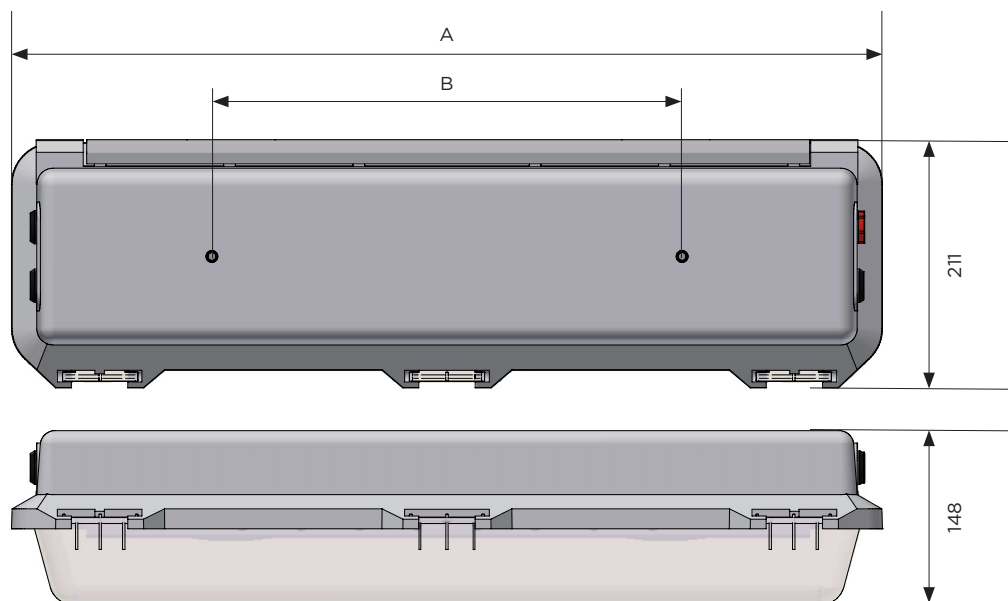

Mounting Options

Ceiling. Wall. Suspended. Pole.

Standard Specification

Protecta IV Ex db eb LED Linear

Type of Protection	Ex db eb (Flameproof, Increased Safety) Ex tb (Dust Protected Enclosure)
ATEX Classification	Group II Category 2 GD
Area Classification	Zone 1 and Zone 2 areas to EN/IEC 60079-10-1 Zone 21 and Zone 22 areas to EN/IEC 60079-10-2
Certificate	EU Type Examination Certificate - CML 23ATEX1426X IECEX Certificate of Conformity - IECEX CML 23.0140X UK Type Examination Certificate - CML 23UKEX1427X
Coding	Ex db eb IIC T5 Gb Ex tb IIIC T85°C Db IP6X
Enclosure	GRP body with polycarbonate cover
Geartray	Galvanised Steel
Entry	4 x M20 cable entries - 2 at each end, C/W 3x Ex plastic plugs and 1 x travel plug
Termination	3 core 4mm ² max conductor with looping and 16A rating through wiring [4 core on Emergency]
Installation	2 x M8 tapped stainless steel moulded inserts located on the rear of the body
Control Gear	Electronic Driver
Optical Distribution	Wide beam
Colour Temperature (CCT)	5000K (Cool White)
Colour Rendering Index (Ra)	>80
Maintenance	Quick release diffuser clamp and hinged cover
LED Lifetime @ 60°C Ambient	L70 > 200,000hrs
System Life @ Ambient	120,000hrs @ 25°C; 90,000hrs @ 60°C [excluding battery]
Battery	Internal Ni-Mh (6V) [Emergency version only]
Emergency Duration	90 mins (O2L = 50% output; O5L = 25% output, O7L = 20% output) [ASL/ASW Asymmetric versions - 3hours only]
Impact Protection	IK10
Ingress Protection	IP66/67 to EN 60529
Surge Protection	4kV
Electrical Supply	110-277V AC, 50/60Hz 127-250V DC

DIMENSIONS		
DIA	2ft	4ft
DIM A	742mm	1352mm
DIM B	400mm	700mm

A Hubbell brand