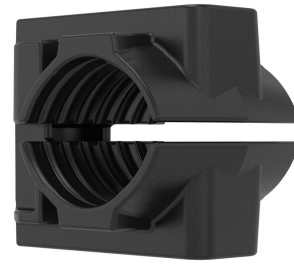

## Single/Parallel LSF Cable Cleat, Single-Bolt

By Hawke  
Catalog # P1B-LSF

Cable Cleat, Single/Parallel, Single-Bolt, LSF

### Features

- Low Smoke Material: Designed for applications where reduced smoke and fumes are required
- Streamlined Installation: Single bolt design minimises hardware and install time
- Flexible Access: Side and top opening configuration supports varied layouts
- Single and Parallel Compatibility: Suitable for multiple cable configurations
- IEC 61914:2021 Certified: Tested for proven performance