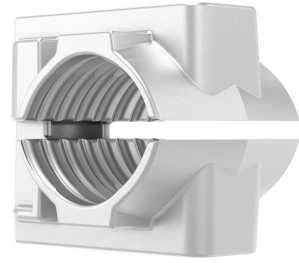

Single/Parallel Cable Cleat, Single-Bolt, Aluminium

By Hawke
Catalog # [AL1B](#)

Cable Cleat, Single/Parallel, Single-Bolt, Aluminium

Features

- Lightweight Aluminium Design: Cast construction
- Flexible Access: Side and top opening options support varied installation needs
- Streamlined Installation: Single bolt fixing reduces hardware and install time
- Compact Cable Support: Designed for cable diameters from 18-57 mm
- Reliable Cable Control: Maintains positioning in single and parallel configurations

Specifications

Industry Standard(s) IEC 61914

Conductor

Cable Type Single/Parallel

Configuration

Orientation Side & Top Opening

General

Type Metallic
Material Aluminium LM*